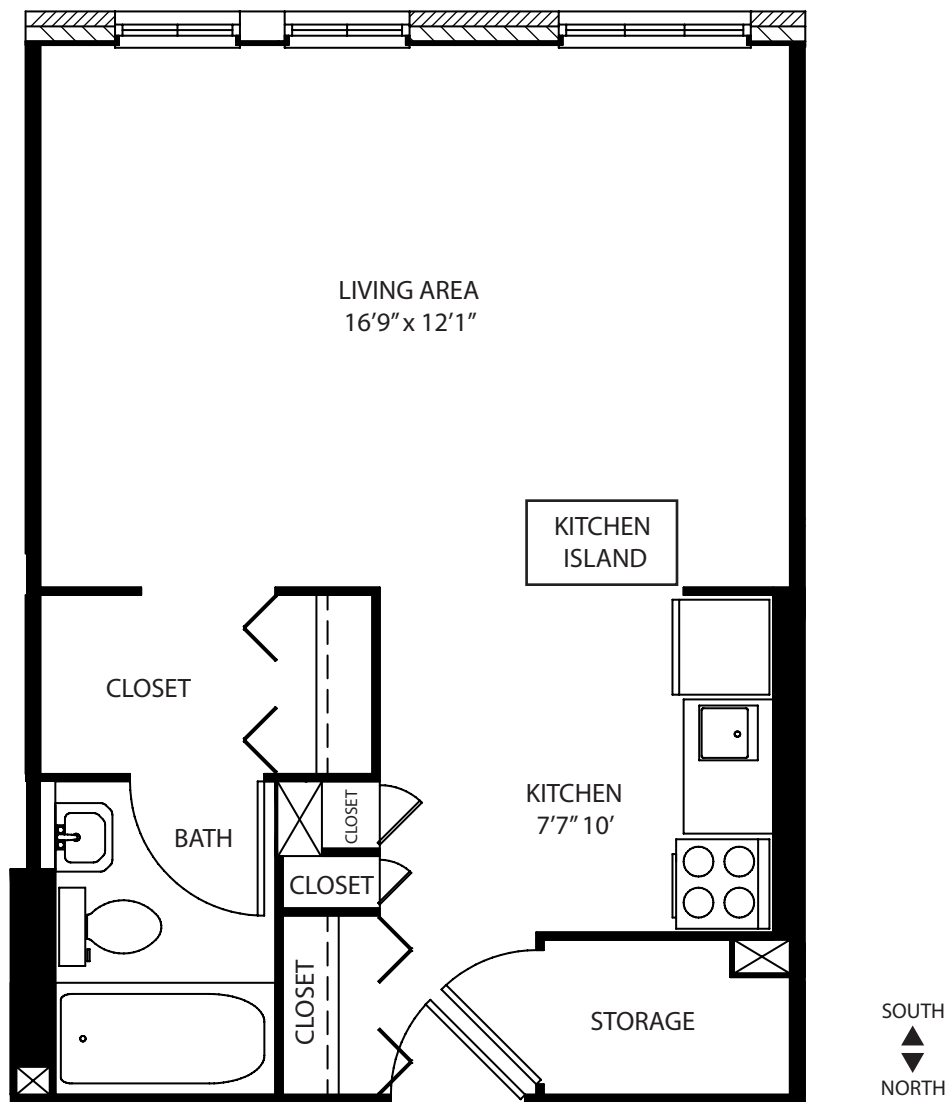

Studio / 1 Bath / 416 sf

Square footage and dimensions are approximate

For leasing inquiries, please call Vita Flats at 720.242.7804