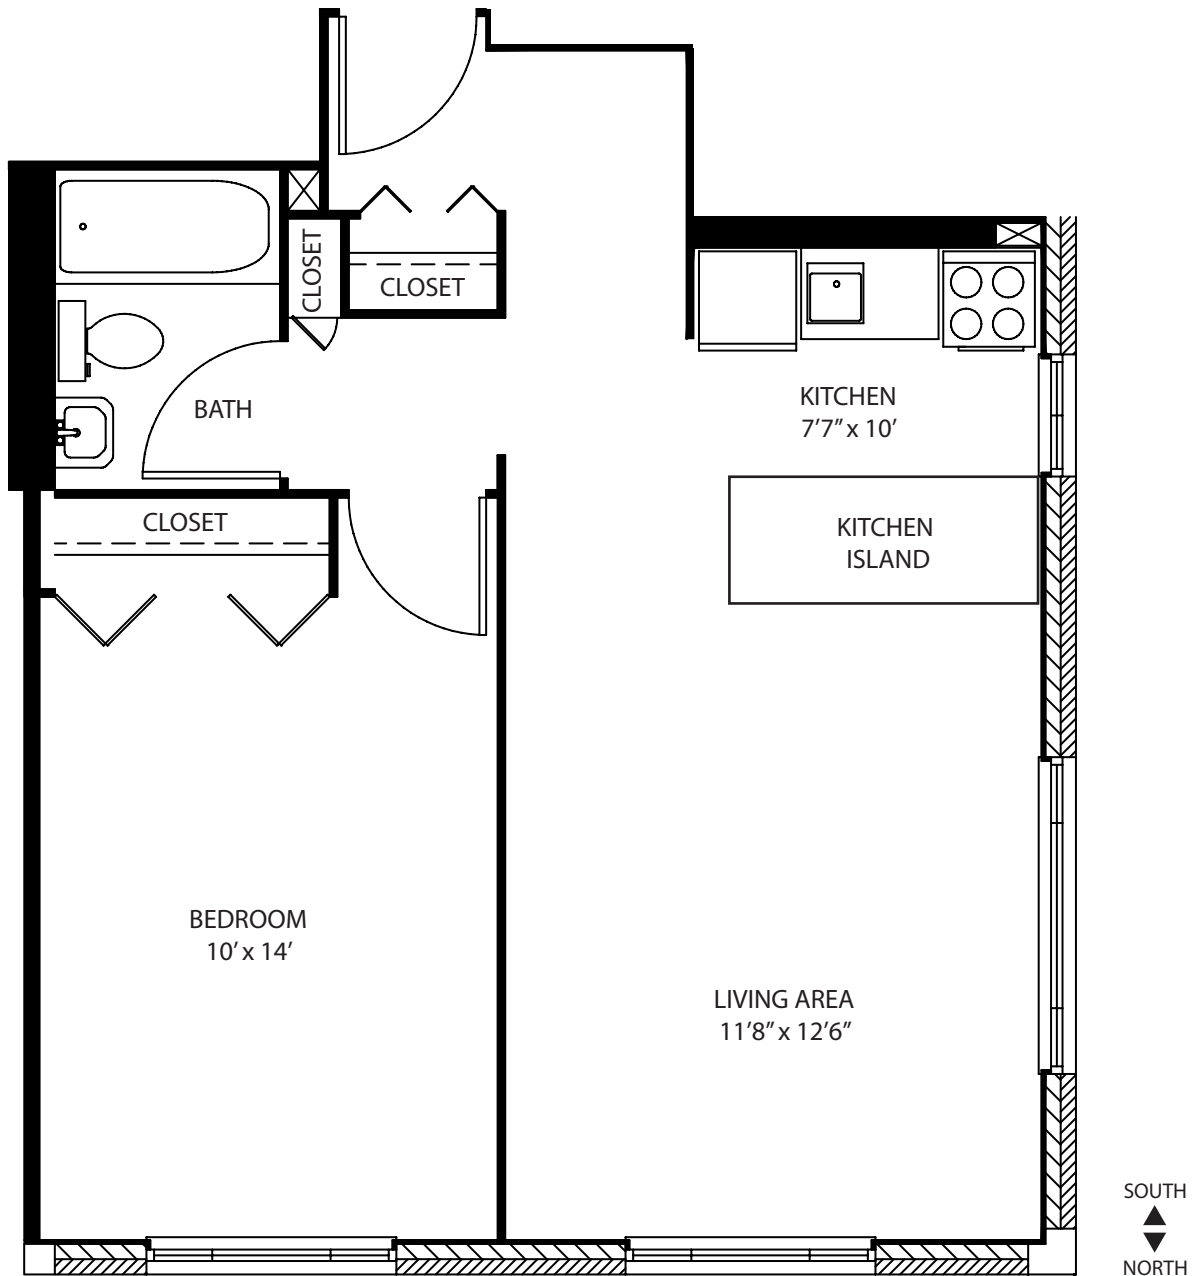

1 Bedroom / 1 Bath / 566 sf

Square footage and dimensions are approximate

For leasing inquiries, please call Vita Flats at 720.242.7804