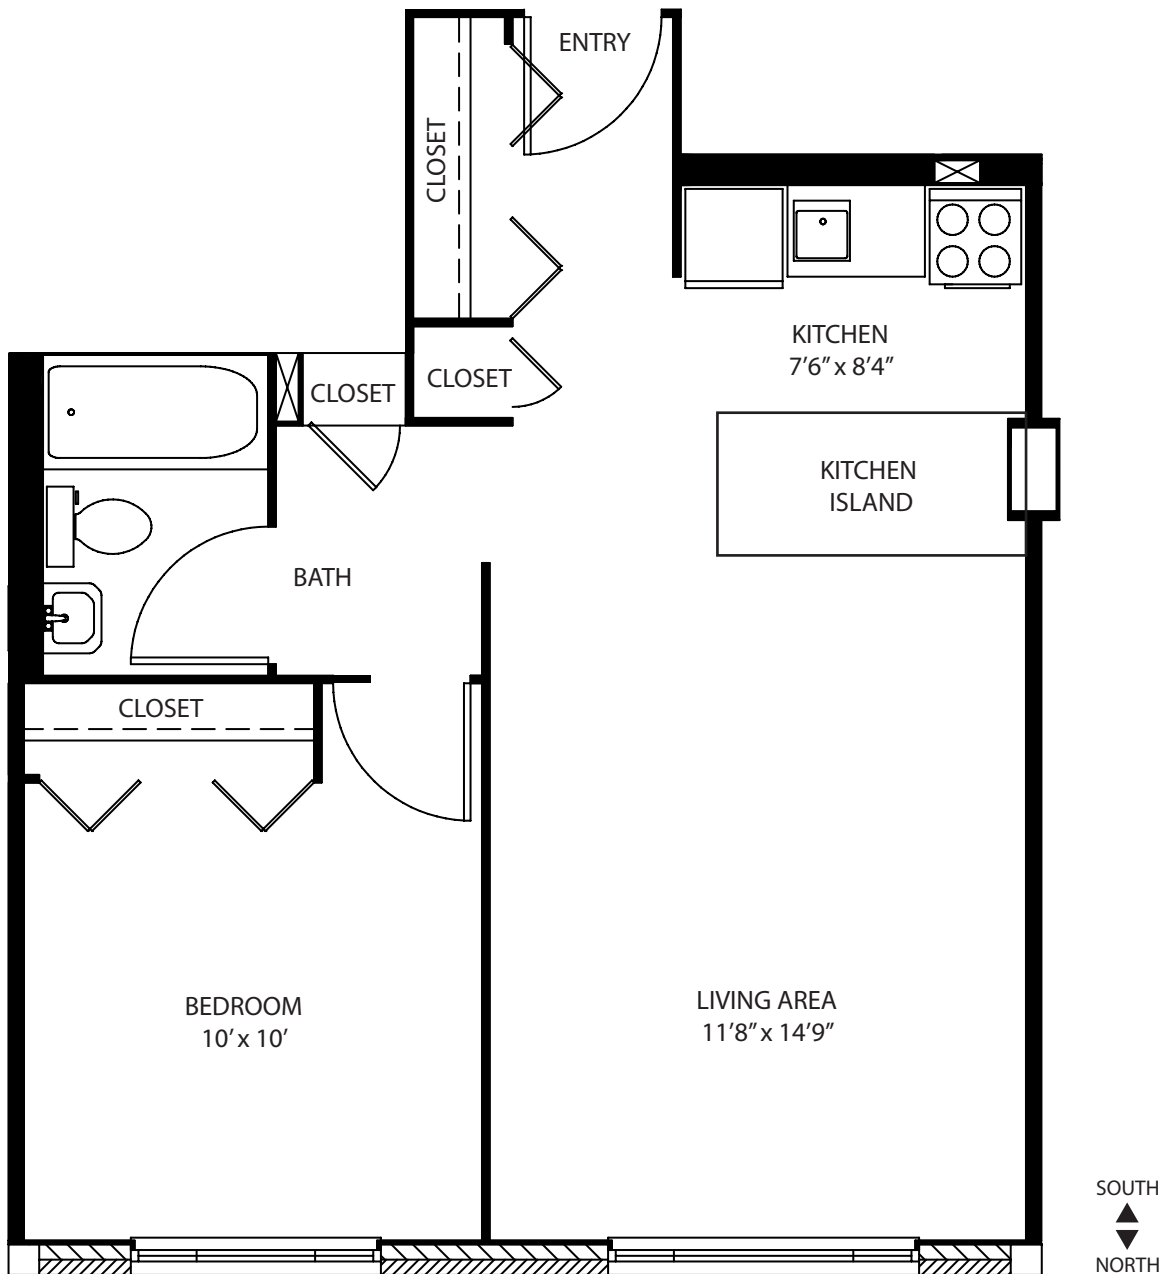

1 Bedroom / 1 Bath / 521 sf

Square footage and dimensions are approximate

For leasing inquiries, please call Vita Flats at 720.242.7804