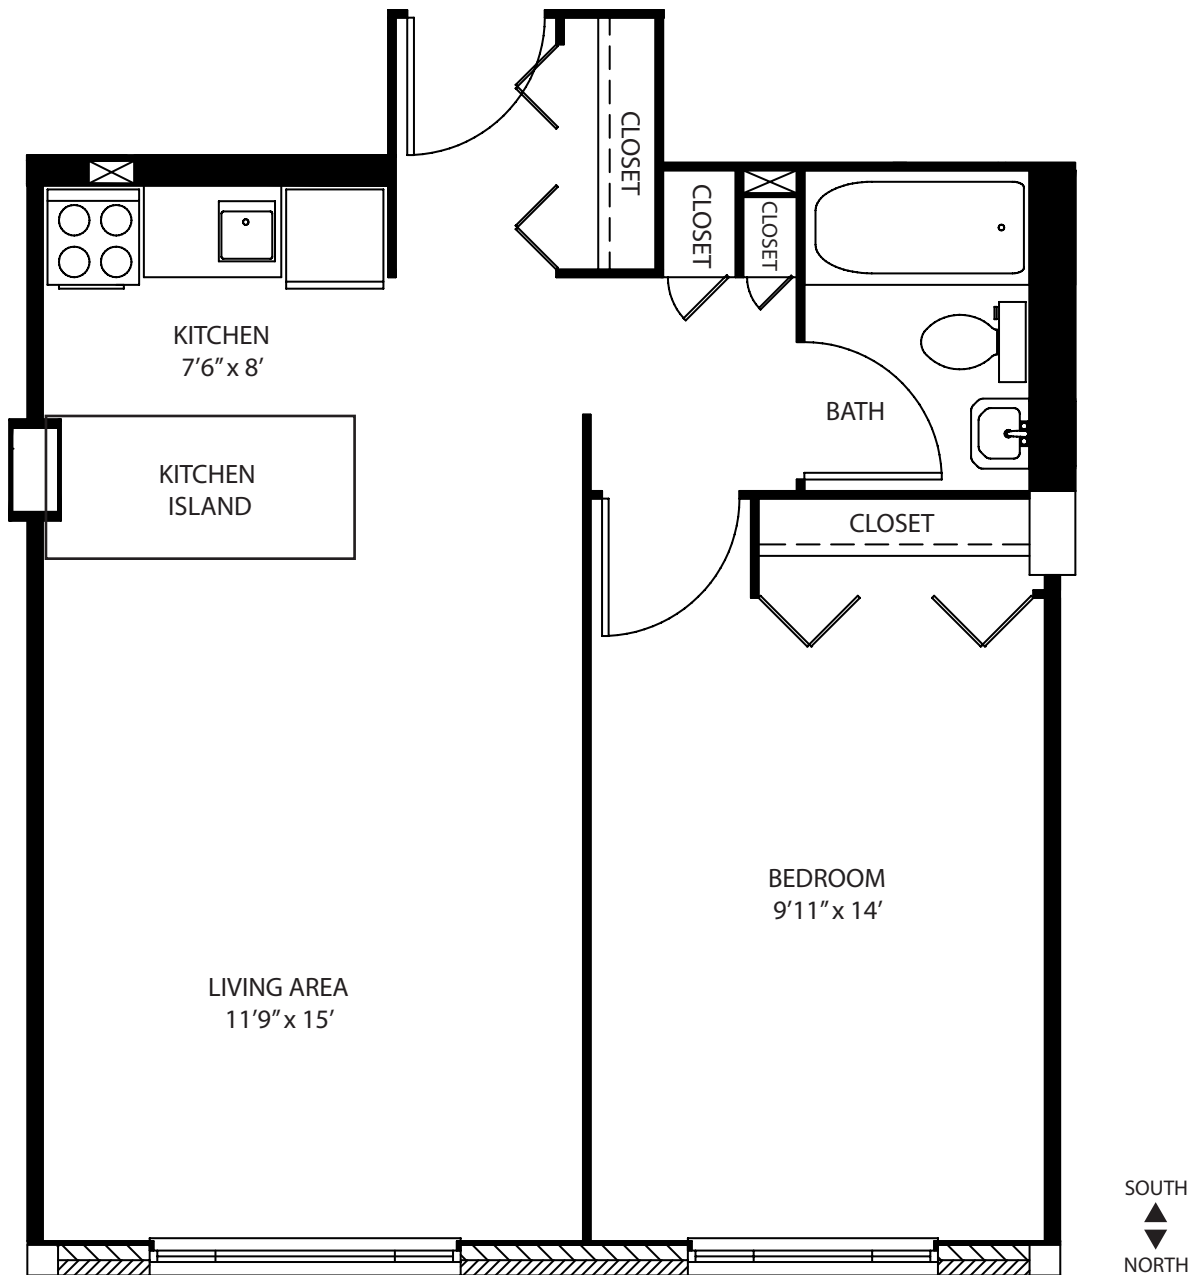

1 Bedroom / 1 Bath / 557 sf

Square footage and dimensions are approximate

For leasing inquiries, please call Vita Flats at 720.242.7804