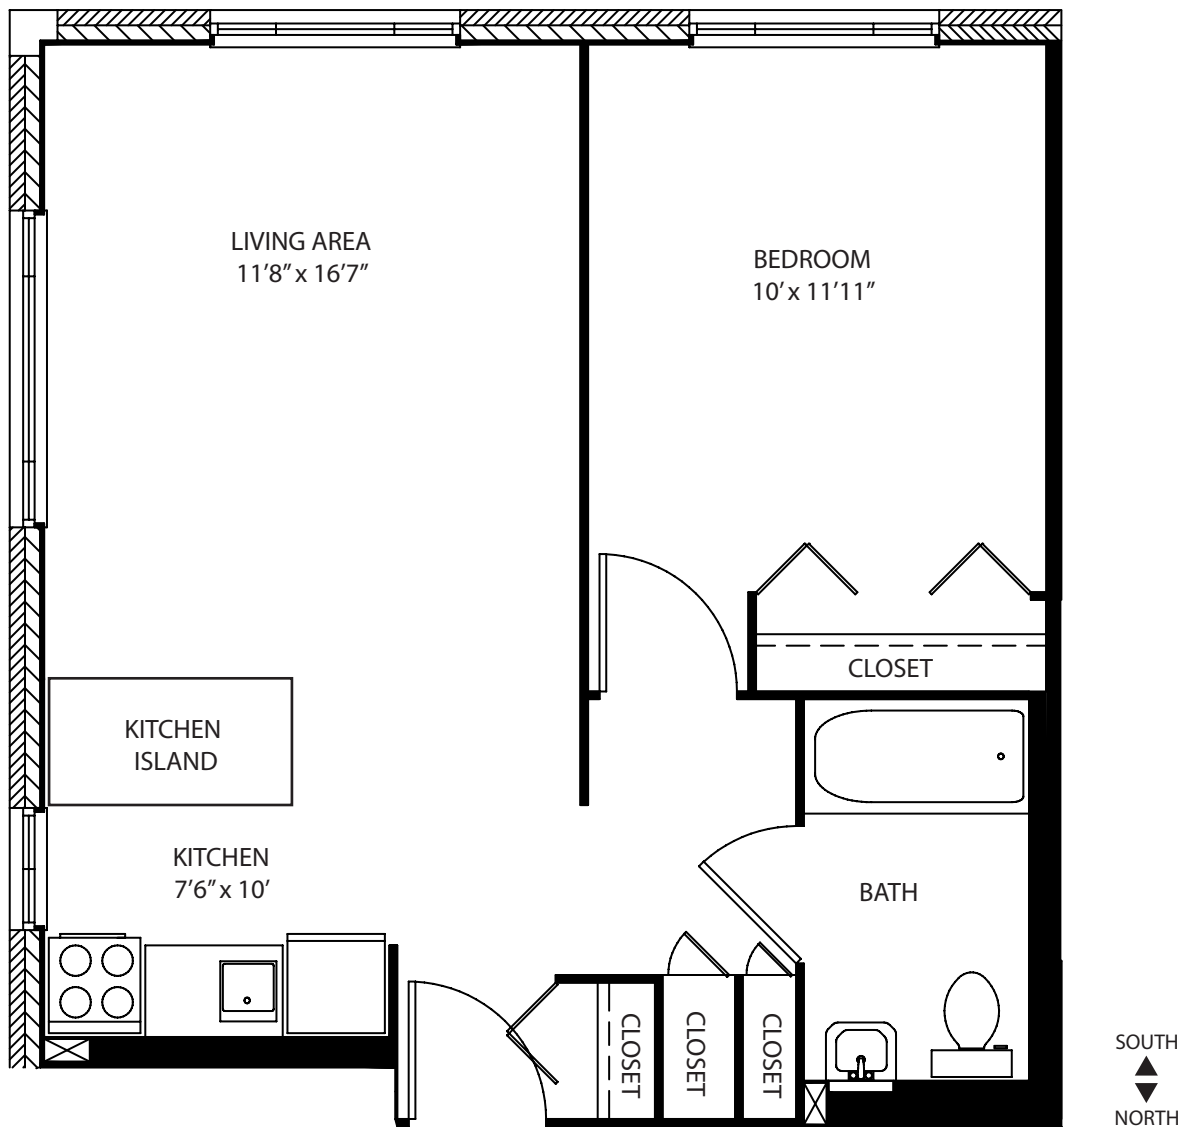

1 Bedroom / 1 Bath / 545 sf

Square footage and dimensions are approximate

For leasing inquiries, please call Vita Flats at 720.242.7804